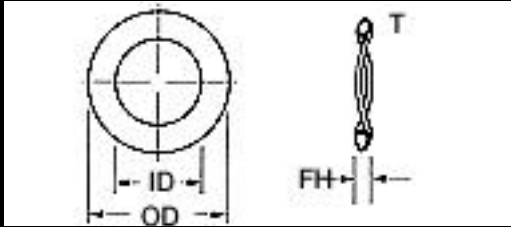

SUPERIOR

WASHER & GASKET CORP.

Part Number	Material	OD	ID	Free HT	Size	Thickness	
BW02-169010	=Stainless-Steel-410	.166/.171	.095/.100	.030/.04		.010	Three wave washer
BW02-185010	=Stainless-Steel-410	.181/.186	.095/.100	.030/.04		.010	Three wave washer
BW04-250005	=Stainless-Steel-410	.245/.255	.125/.130	.015/.02		.005	Three wave washer
BW05-190005	=Stainless-Steel-410	.187/.192	.128/.133	.025/.03		.005	Three wave washer
BW05-250003	=Stainless-Steel-410	.245/.255	.130/.140	.020/.03		.003	Three wave washer
BW05-242006	=Stainless-Steel-410	.240/.245	.145/.150	.035/.05		.006	Three wave washer
BW06-281020	=Stainless-Steel-410	.276/.286	.166/.176	.050/.07		.020	Three wave washer
BW08-250006	=Stainless-Steel-410	.240/.250	.190/.200	.035/.05		.006	Three wave washer
BW08-285006	=Stainless-Steel-410	.280/.290	.190/.200	.035/.05		.006	Three wave washer
BW08-350005	=Stainless-Steel-410	.345/.355	.190/.200	.025/.04		.005	Three wave washer
BW10-500010	=Stainless-Steel-410	.495/.505	.200/.210	.040/.06		.010	Three wave washer
BW10-375005	=Stainless-Steel-410	.365/.385	.203/.208	.021/.04		.005	Three wave washer
BW14-438003	=Stainless-Steel-410	.433/.443	.245/.255	.030/.04		.003	Three wave washer
BW14-501014	=Stainless-Steel-410	.495/.505	.250/.260	.090/.11		.014	Three wave washer
BW14-453010	=Stainless-Steel-410	.443/.463	.255/.265	.062/.07		.010	Three wave washer
BW14-365006	=Stainless-Steel-410	.360/.370	.260/.270	.040/.06		.006	Three wave washer
BW14-500004	=Stainless-Steel-410	.490/.510	.260/.270	.045/.06		.004	Three wave washer
BW14-500005	=Stainless-Steel-410	.490/.510	.260/.270	.060/.08		.005	Three wave washer
BW14-500008	=Stainless-Steel-410	.490/.510	.260/.270	.040/.06		.008	Three wave washer
BW14-500010	=Stainless-Steel-410	.490/.510	.260/.270	.036/.06		.010	Three wave washer
BW14-500015	=Stainless-Steel-410	.490/.510	.260/.270	.045/.06		.015	Three wave washer
BW14-500022	=Stainless-Steel-410	.490/.510	.260/.270	.055/.07		.022	Three wave washer
BW18-375008	=Stainless-Steel-410	.370/.380	.320/.330	.050/.07		.008	Three wave washer
BW18-685013	=Stainless-Steel-410	.680/.690	.320/.330	.070/.09		.013	Three wave washer
BW18-500005	=Stainless-Steel-410	.490/.510	.320/.332	.040/.06		.005	Three wave washer
BW18-500008	=Stainless-Steel-410	.490/.510	.320/.332	.040/.06		.008	Three wave washer
BW18-500015	=Stainless-Steel-410	.490/.510	.320/.332	.045/.06		.015	Three wave washer
BW18-495020	=Stainless-Steel-410	.490/.500	.345/.355	.035/.05		.020	Three wave washer
BW18-565005	=Stainless-Steel-410	.560/.570	.345/.355	.080/.10		.005	Three wave washer
BW18-505010	=Stainless-Steel-410	.500/.510	.350/.360	.060/.08		.010	Three wave washer