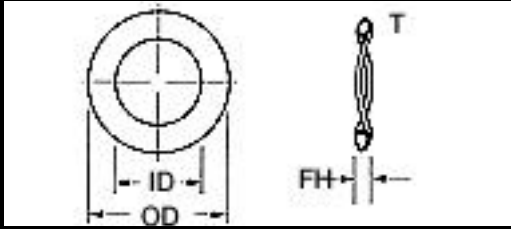

SUPERIOR

WASHER & GASKET CORP.

Part Number	Material	OD	ID	Free HT	Size	Thickness	
BW28-855010	=Stainless-Steel-410	.850/.860	.650/.660	.050/.07		.010	Three wave washer
BW28-865015	=Stainless-Steel-410	.860/.870	.660/.670	.050/.07		.015	Three wave washer
BW28-999015	=Stainless-Steel-410	1.110/1.120	.700/.710	.115/.13		.015	Three wave washer
BW30-999015	=Stainless-Steel-410	1.005/1.015	.751/.761	.180/.22		.015	Three wave washer
BW30-125020	=Stainless-Steel-410	1.240/1.260	.760/.770	.120/.14		.020	Three wave washer
BW30-100020	=Stainless-Steel-410	.995/1.005	.770/.780	.110/.13		.020	Three wave washer
BW30-110015	=Stainless-Steel-410	1.095/1.105	.775/.785	.080/.10		.015	Three wave washer
BW30-100015	=Stainless-Steel-410	.990/1.000	.781/.791	.070/.09		.015	Three wave washer
BW30-109010	=Stainless-Steel-410	1.090/1.100	.805/.815	.050/.07		.010	Three wave washer
BW30-105010	=Stainless-Steel-410	1.100/1.110	.850/.860	.080/.10		.010	Three wave washer
BW32-110010	=Stainless-Steel-410	1.095/1.105	.875/.885	.100/.12		.010	Three wave washer
BW32-135015	=Stainless-Steel-410	1.345/1.355	.885/.895	.182/.21		.015	Three wave washer
BW32-102010	=Stainless-Steel-410	1.020/1.030	.900/.910	.075/.08		.010	Three wave washer
BW34-150028	=Stainless-Steel-410	1.495/1.505	1.010/1.020	.070/.09		.028	Three wave washer
BW34-135015	=Stainless-Steel-410	1.350/1.360	1.045/1.055	.100/.12		.015	Three wave washer
BW34-148020	=Stainless-Steel-410	1.480/1.490	1.060/1.070	.110/.13		.020	Three wave washer
BW34-136015	=Stainless-Steel-410	1.350/1.360	1.065/1.075	.090/.11		.015	Three wave washer
BW36-137015	=Stainless-Steel-410	1.370/1.380	1.150/1.160	.095/.11		.015	Three wave washer