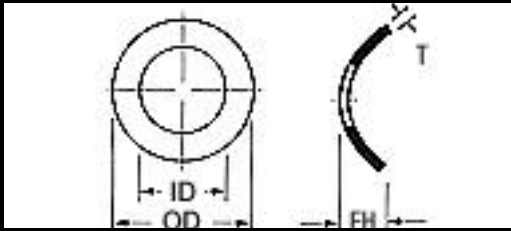

SUPERIOR

WASHER & GASKET CORP.

Part Number	Material	OD	ID	Free HT	Size	Thickness	
BT26-876010	=Stainless-Steel-410	.870/.880	.575/.585	.125/.15		.010	One Wave Washer
BT26-705015	=Stainless-Steel-410	.700/.710	.580/.590	.150/.17		.015	One Wave Washer
BT26-878010	=Stainless-Steel-410	.870/.880	.585/.595	.120/.14		.010	One Wave Washer
BT26-776012	=Stainless-Steel-410	.770/.780	.590/.600	.110/.13		.012	One Wave Washer
BT28-875013	=Stainless-Steel-410	.870/.880	.635/.645	.085/.10		.013	One Wave Washer