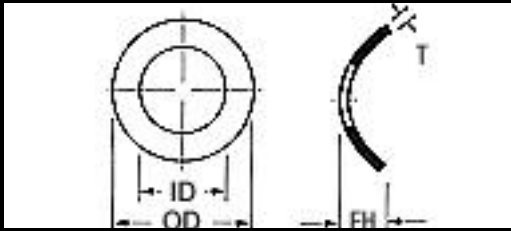

SUPERIOR

WASHER & GASKET CORP.

Part Number	Material	OD	ID	Free HT	Size	Thickness	
BT18-491016	=Stainless-Steel-410	.485/.495	.314/.324	.060/.08		.016	One Wave Washer
BT18-500018	=Stainless-Steel-410	.490/.510	.314/.324	.065/.08		.015	One Wave Washer
BT18-500008	=Stainless-Steel-410	.490/.510	.314/.324	.088/.10		.008	One Wave Washer
BT18-685005	=Stainless-Steel-410	.680/.690	.318/.320	.050/.07		.005	One Wave Washer
BT18-492015	=Stainless-Steel-410	.485/.495	.320/.330	.060/.10		.015	One Wave Washer
BT18-551008	=Stainless-Steel-410	.545/.555	.320/.330	.070/.09		.008	One Wave Washer
BT18-562010	=Stainless-Steel-410	.557/.567	.320/.330	.065/.08		.010	One Wave Washer
BT18-562010	=Stainless-Steel-410	.557/.567	.320/.330	.065/.08		.010	One Wave Washer
BT18-625006	=Stainless-Steel-410	.620/.630	.320/.330	.070/.09		.006	One Wave Washer
BT18-625010	=Stainless-Steel-410	.620/.630	.320/.330	.070/.08		.010	One Wave Washer
BT18-625014	=Stainless-Steel-410	.620/.630	.320/.330	.070/.09		.014	One Wave Washer
BT18-625018	=Stainless-Steel-410	.620/.630	.320/.330	.047/.07		.018	One Wave Washer
BT18-750014	=Stainless-Steel-410	.740/.760	.320/.330	.052/.07		.014	One Wave Washer
BT18-750015	=Stainless-Steel-410	.740/.760	.320/.330	.100/.12		.015	One Wave Washer
BT18-815040	=Stainless-Steel-410	.810/.820	.320/.330	.110/.13		.040	One Wave Washer
BT18-490005	=Stainless-Steel-410	.485/.495	.322/.332	.060/.10		.005	One Wave Washer
BT18-490013	=Stainless-Steel-410	.485/.495	.322/.332	.060/.10		.013	One Wave Washer
BT18-490005H	=Stainless-Steel-410	.485/.495	.322/.332	.090/.12		.005	One Wave Washer
BT18-501010	=Stainless-Steel-410	.495/.505	.322/.332	.040/.06		.010	One Wave Washer
BT18-501007	=Stainless-Steel-410	.495/.505	.322/.332	.050/.07		.007	One Wave Washer
BT18-460010	=Stainless-Steel-410	.455/.465	.323/.333	.080/.10		.010	One Wave Washer
BT18-501008	=Stainless-Steel-410	.490/.500	.323/.333	.075/.09		.008	One Wave Washer
BT18-562015	=Stainless-Steel-410	.552/.572	.323/.333	.077/.08		.015	One Wave Washer
BT18-612009	=Stainless-Steel-410	.607/.617	.323/.333	.105/.12		.009	One Wave Washer
BT18-612013	=Stainless-Steel-410	.607/.617	.323/.333	.070/.09		.013	One Wave Washer
BT18-582019	=Stainless-Steel-410	.577/.587	.328/.338	.060/.08		.019	One Wave Washer
BT19-485022	=Stainless-Steel-410	.480/.490	.348/.358	.070/.09		.022	One Wave Washer
BT19-490012	=Stainless-Steel-410	.485/.495	.348/.358	.070/.09		.012	One Wave Washer
BT19-830048	=Stainless-Steel-410	.825/.835	.348/.358	.105/.12		.048	One Wave Washer
BT19-625014	=Stainless-Steel-410	.620/.630	.352/.356	.090/.09		.014	One Wave Washer