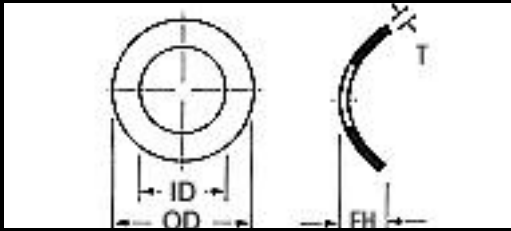

SUPERIOR

WASHER & GASKET CORP.

Part Number	Material	OD	ID	Free HT	Size	Thickness	
BT0-170010	=Stainless-Steel-410	.165/.175	.067/.077	.035/.05		.010	One Wave Washer
BT0-240005	=Stainless-Steel-410	.235/.245	.068/.072	.040/.07		.005	One Wave Washer
BT01-300005	=Stainless-Steel-410	.295/.305	.081/.091	.026/.03		.005	One Wave Washer
BT01-170004	=Stainless-Steel-410	.164/.174	.084/.094	.015/.02		.004	One Wave Washer
BT02-171005	=Stainless-Steel-410	.166/.176	.090/.100	.037/.04		.005	One Wave Washer
BT02-171010	=Stainless-Steel-410	.166/.176	.090/.100	.038/.04		.010	One Wave Washer
BT02-186008	=Stainless-Steel-410	.181/.191	.090/.100	.030/.04		.008	One Wave Washer
BT02-171006	=Stainless-Steel-410	.166/.176	.091/.095	.020/.03		.006	One Wave Washer
BT02-130004	=Stainless-Steel-410	.125/.135	.091/.101	.020/.04		.004	One Wave Washer
BT02-190003	=Stainless-Steel-410	.180/.200	.095/.100	.025/.03		.003	One Wave Washer
BT02-250003	=Stainless-Steel-410	.248/.252	.095/.100	.025/.03		.003	One Wave Washer
BT02-302009	=Stainless-Steel-410	.297/.307	.095/.105	.021/.04		.009	One Wave Washer
BT02-240010	=Stainless-Steel-410	.235/.245	.108/.118	.033/.05		.010	One Wave Washer
BT05-285005	=Stainless-Steel-410	.280/.290	.113/.136	.052/.07		.005	One Wave Washer
BT05-285006	=Stainless-Steel-410	.280/.290	.113/.136	.052/.07		.006	One Wave Washer
BT04-250008	=Stainless-Steel-410	.240/.260	.115/.118	.037/.05		.008	One Wave Washer
BT04-245007	=Stainless-Steel-410	.240/.250	.115/.125	.042/.05		.007	One Wave Washer
BT04-245008	=Stainless-Steel-410	.240/.250	.115/.125	.085/.10		.008	One Wave Washer
BT04-495015	=Stainless-Steel-410	.490/.500	.115/.125	.040/.05		.015	One Wave Washer
BT04-240008	=Stainless-Steel-410	.235/.245	.118/.124	.031/.05		.008	One Wave Washer
BT04-540015	=Stainless-Steel-410	.537/.543	.122/.128	.125/.14		.015	One Wave Washer
BT05-250008	=Stainless-Steel-410	.240/.260	.125/.130	.036/.05		.008	One Wave Washer
BT05-280008	=Stainless-Steel-410	.275/.285	.125/.130	.056/.06		.008	One Wave Washer
BT04-203008	=Stainless-Steel-410	.198/.208	.125/.135	.050/.06		.008	One Wave Washer
BT04-218005	=Stainless-Steel-410	.213/.223	.125/.135	.035/.04		.005	One Wave Washer
BT05-285007	=Stainless-Steel-410	.280/.290	.125/.135	.040/.05		.007	One Wave Washer
BT05-240008	=Stainless-Steel-410	.235/.245	.126/.130	.031/.05		.008	One Wave Washer
BT05-250010	=Stainless-Steel-410	.245/.255	.126/.130	.040/.05		.010	One Wave Washer
BT05-302006	=Stainless-Steel-410	.297/.307	.127/.130	.052/.07		.006	One Wave Washer
BT05-375010	=Stainless-Steel-410	.365/.385	.127/.135	.070/.09		.010	One Wave Washer