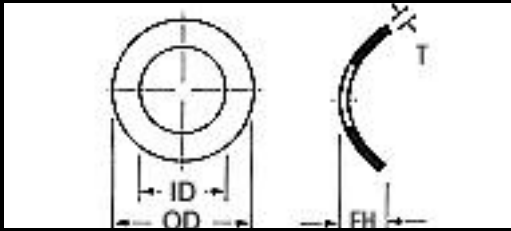

SUPERIOR

WASHER & GASKET CORP.

Part Number	Material	OD	ID	Free HT	Size	Thickness	
BT20-611009	=Stainless-Steel-410	.605/.615	.400/.410	.090/.11		.009	One Wave Washer
BT20-740010	=Stainless-Steel-410	.735/.745	.400/.410	.125/.16		.010	One Wave Washer
BT20-752005	=Stainless-Steel-410	.745/.755	.400/.410	.050/.07		.005	One Wave Washer
BT20-500009	=Stainless-Steel-410	.490/.510	.405/.410	.070/.08		.009	One Wave Washer
BT22-740017	=Stainless-Steel-410	.730/.750	.435/.445	.130/.15		.017	One Wave Washer
BT22-999015	=Stainless-Steel-410	1.000/1.010	.435/.445	.085/.10		.015	One Wave Washer
BT22-625025	=Stainless-Steel-410	.620/.630	.441/.451	.085/.10		.025	One Wave Washer
BT22-745016	=Stainless-Steel-410	.740/.750	.448/.458	.110/.14		.016	One Wave Washer
BT22-595008	=Stainless-Steel-410	.585/.605	.455/.465	.080/.10		.008	One Wave Washer
BT22-855013	=Stainless-Steel-410	.850/.860	.460/.470	.135/.16		.013	One Wave Washer
BT22-855016	=Stainless-Steel-410	.850/.860	.460/.470	.095/.11		.016	One Wave Washer
BT24-740015	=Stainless-Steel-410	.730/.750	.500/.510	.120/.14		.015	One Wave Washer
BT24-745005	=Stainless-Steel-410	.740/.750	.500/.510	.103/.13		.005	One Wave Washer
BT24-746010	=Stainless-Steel-410	.740/.750	.500/.510	.115/.13		.010	One Wave Washer
BT24-746015	=Stainless-Steel-410	.740/.750	.500/.510	.120/.14		.015	One Wave Washer
BT24-745020	=Stainless-Steel-410	.740/.750	.500/.510	.123/.15		.020	One Wave Washer
BT22-621010	=Stainless-Steel-410	.615/.625	.510/.520	.075/.09		.010	One Wave Washer
BT22-666012	=Stainless-Steel-410	.660/.670	.510/.520	.100/.12		.012	One Wave Washer
BT24-740020	=Stainless-Steel-410	.735/.745	.510/.520	.120/.16		.010	One Wave Washer
BT24-742008	=Stainless-Steel-410	.735/.750	.510/.520	.120/.16		.008	One Wave Washer
BT24-742010	=Stainless-Steel-410	.735/.750	.510/.520	.120/.16		.010	One Wave Washer
BT24-870040	=Stainless-Steel-410	.860/.880	.510/.520	.105/.13		.040	One Wave Washer
BT24-875016	=Stainless-Steel-410	.870/.880	.510/.520	.085/.10		.013	One Wave Washer
BT24-870015	=Stainless-Steel-410	.860/.880	.510/.525	.110/.15		.015	One Wave Washer
BT24-875017	=Stainless-Steel-410	.870/.880	.520/.530	.085/.10		.017	One Wave Washer
BT24-972022	=Stainless-Steel-410	.970/.980	.520/.530	.135/.15		.022	One Wave Washer
BT24-112021	=Stainless-Steel-410	1.115/1.135	.524/.538	.118/.13		.021	One Wave Washer
BT24-875015	=Stainless-Steel-410	.870/.880	.526/.536	.120/.13		.015	One Wave Washer
BT24-777010	=Stainless-Steel-410	.770/.780	.550/.560	.125/.15		.010	One Wave Washer
BT26-875020	=Stainless-Steel-410	.865/.885	.563/.578	.172/.20		.020	One Wave Washer