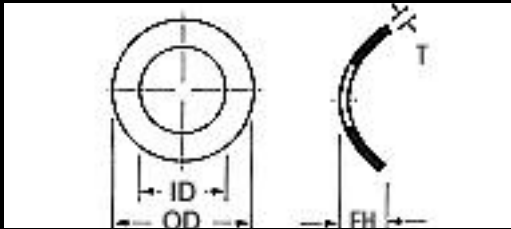

SUPERIOR

WASHER & GASKET CORP.

Part Number	Material	OD	ID	Free HT	Size	Thickness	
BT10-490029	=Stainless-Steel-410	.485/.495		.060/.10		.029	One Wave Washer
BT10-552008	=Stainless-Steel-410	.547/.557	.198/.208	.060/.10		.008	One Wave Washer
BT10-552018	=Stainless-Steel-410	.547/.557	.198/.208	.060/.10		.018	One Wave Washer
BT10-625006	=Stainless-Steel-410	.615/.635	.198/.208	.095/.12		.006	One Wave Washer
BT10-500003	=Stainless-Steel-410	.495/.505	.200/.206	.080/.10		.003	One Wave Washer
BT10-500006	=Stainless-Steel-410	.495/.505	.200/.206	.083/.10		.006	One Wave Washer
BT10-500015	=Stainless-Steel-410	.495/.505	.200/.206	.090/.11		.015	One Wave Washer
BT10-500003	=Stainless-Steel-410	.495/.505	.200/.206	.080/.10		.003	One Wave Washer
BT10-366008	=Stainless-Steel-410	.360/.370	.200/.210	.060/.08		.008	One Wave Washer
BT10-433016	=Stainless-Steel-410	.432/.442	.200/.210	.065/.08		.016	One Wave Washer
BT10-450008	=Stainless-Steel-410	.445/.455	.200/.210	.025/.03		.008	One Wave Washer
BT10-500008	=Stainless-Steel-410	.495/.505	.200/.210	.085/.10		.008	One Wave Washer
BT10-557018	=Stainless-Steel-410	.547/.557	.200/.210	.080/.10		.018	One Wave Washer
BT10-375009	=Stainless-Steel-410	.365/.385	.203/.207	.083/.09		.009	One Wave Washer
BT10-375016	=Stainless-Steel-410	.365/.385	.203/.207	.067/.08		.016	One Wave Washer
BT10-374008	=Stainless-Steel-410	.370/.380	.214/.224	.025/.03		.008	One Wave Washer
BT12-740020	=Stainless-Steel-410	.735/.745	.215/.225	.125/.14		.020	One Wave Washer
BT10-374007	=Stainless-Steel-410	.370/.380	.218/.228	.055/.07		.007	One Wave Washer
BT10-376008	=Stainless-Steel-410	.370/.380	.223/.233	.055/.06		.008	One Wave Washer
BT12-375010	=Stainless-Steel-410	.370/.380	.225/.235	.063/.08		.010	One Wave Washer
BT12-423006	=Stainless-Steel-410	.418/.428	.226/.236	.076/.08		.007	One Wave Washer
BT12-423010	=Stainless-Steel-410	.418/.428	.226/.236	.050/.07		.010	One Wave Washer
BT12-325012	=Stainless-Steel-410	.320/.330	.230/.240	.040/.06		.012	One Wave Washer
BT12-325022	=Stainless-Steel-410	.320/.330	.230/.240	.060/.08		.022	One Wave Washer
BT12-438010	=Stainless-Steel-410	.428/.448	.234/.244	.085/.10		.010	One Wave Washer
BT12-438020	=Stainless-Steel-410	.428/.448	.234/.244	.085/.10		.020	One Wave Washer
BT12-443006	=Stainless-Steel-410	.438/.448	.234/.244	.080/.10		.006	One Wave Washer
BT12-495030	=Stainless-Steel-410	.490/.500	.234/.244	.050/.07		.030	One Wave Washer
BT12-300012	=Stainless-Steel-410	.295/.305	.240/.250	.055/.07		.012	One Wave Washer
BT12-371010	=Stainless-Steel-410	.365/.375	.240/.250	.060/.07		.010	One Wave Washer