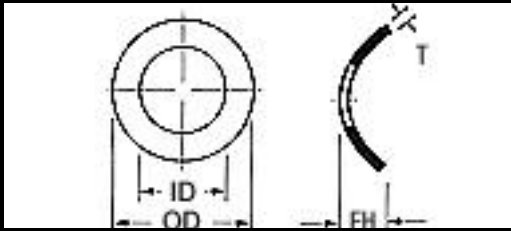

SUPERIOR

WASHER & GASKET CORP.

Part Number	Material	OD	ID	Free HT	Size	Thickness	
BT08-301010	=Stainless-Steel-410	.295/.305	.188/.198	.060/.07		.010	One Wave Washer
BT10-380008	=Stainless-Steel-410	.365/.385	.188/.198	.040/.06		.008	One Wave Washer
BT10-380006	=Stainless-Steel-410	.370/.390	.190/.193	.031/.04		.006	One Wave Washer
BT10-375006	=Stainless-Steel-410	.370/.380	.190/.196	.063/.08		.006	One Wave Washer
BT10-375008	=Stainless-Steel-410	.370/.380	.190/.196	.059/.06		.008	One Wave Washer
BT10-380010	=Stainless-Steel-410	.370/.380	.190/.196	.067/.08		.010	One Wave Washer
BT10-375015	=Stainless-Steel-410	.370/.380	.190/.196	.063/.08		.015	One Wave Washer
BT10-375008H	=Stainless-Steel-410	.370/.390	.190/.196	.068/.08		.008	One Wave Washer
BT10-381005	=Stainless-Steel-410	.370/.390	.190/.200	.080/.10		.005	One Wave Washer
BT10-382005	=Stainless-Steel-410	.370/.390	.190/.200	.050/.07		.005	One Wave Washer
BT10-563006	=Stainless-Steel-410	.558/.568	.190/.200	.050/.07		.006	One Wave Washer
BT10-563008	=Stainless-Steel-410	.558/.568	.190/.200	.063/.08		.008	One Wave Washer
BT10-433005	=Stainless-Steel-410	.432/.442	.192/.202	.030/.04		.005	One Wave Washer
BT10-750008	=Stainless-Steel-410	.740/.760	.193/.199	.068/.08		.008	One Wave Washer
BT10-562006	=Stainless-Steel-410	.552/.572	.195/.200	.090/.10		.006	One Wave Washer
BT10-302010	=Stainless-Steel-410	.297/.307	.195/.205	.041/.06		.010	One Wave Washer
BT10-302006	=Stainless-Steel-410	.297/.307	.195/.205	.040/.05		.006	One Wave Washer
BT10-370009	=Stainless-Steel-410	.365/.375	.195/.205	.040/.06		.009	One Wave Washer
BT10-370006	=Stainless-Steel-410	.365/.375	.195/.205	.060/.08		.006	One Wave Washer
BT10-370009	=Stainless-Steel-410	.365/.375	.195/.205	.040/.06		.009	One Wave Washer
BT10-385008	=Stainless-Steel-410	.375/.385	.195/.205	.070/.09		.008	One Wave Washer
BT10-365006	=Stainless-Steel-410	.360/.370	.198/.208	.050/.08		.006	One Wave Washer
BT10-365008	=Stainless-Steel-410	.360/.370	.198/.208	.050/.08		.008	One Wave Washer
BT10-365010	=Stainless-Steel-410	.360/.380	.198/.208	.050/.08		.010	One Wave Washer
BT10-375010	=Stainless-Steel-410	.365/.385	.198/.208	.050/.08		.010	One Wave Washer
BT10-383005	=Stainless-Steel-410	.370/.380	.198/.208	.060/.07		.005	One Wave Washer
BT10-427005	=Stainless-Steel-410	.424/.432	.198/.208	.050/.08		.005	One Wave Washer
BT10-490008	=Stainless-Steel-410	.485/.495	.198/.208	.060/.10		.008	One Wave Washer
BT10-490020	=Stainless-Steel-410	.485/.495	.198/.208	.060/.07		.020	One Wave Washer
BT10-4900204	=Stainless-Steel-410	.485/.495	.198/.208	.080/.10		.020	One Wave Washer