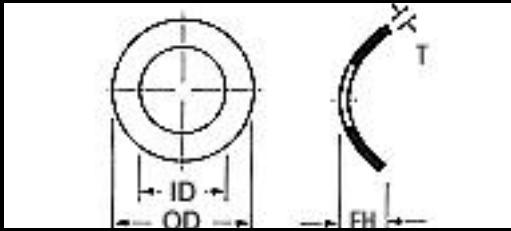

SUPERIOR

WASHER & GASKET CORP.

Part Number	Material	OD	ID	Free HT	Size	Thickness	
BT14-438009	=Stainless-Steel-410	.428/.448	.261/.271	.052/.07		.009	One Wave Washer
BT14-562025	=Stainless-Steel-410	.552/.572	.263/.267	.115/.13		.025	One Wave Washer
BT14-501006	=Stainless-Steel-410	.420/.430	.265/.275	.060/.08		.006	One Wave Washer
BT14-406006	=Stainless-Steel-410	.404/.408	.267/.277	.070/.09		.006	One Wave Washer
BT16-501010	=Stainless-Steel-410	.495/.505	.270/.280	.040/.06		.010	One Wave Washer
BT16-500025	=Stainless-Steel-410	.490/.510	.271/.291	.095/.12		.025	One Wave Washer
BT16-625015	=Stainless-Steel-410	.620/.630	.275/.285	.085/.10		.015	One Wave Washer
BT16-740010	=Stainless-Steel-410	.730/.750	.275/.285	.125/.14		.010	One Wave Washer
BT16-490006	=Stainless-Steel-410	.485/.495	.278/.284	.060/.10		.006	One Wave Washer
BT16-490010	=Stainless-Steel-410	.485/.495	.278/.284	.088/.10		.010	One Wave Washer
BT16-490012	=Stainless-Steel-410	.485/.495	.278/.284	.060/.10		.012	One Wave Washer
BT16-550017	=Stainless-Steel-410	.547/.557	.278/.284	.060/.10		.017	One Wave Washer
BT16-625010	=Stainless-Steel-410	.620/.630	.278/.284	.078/.09		.010	One Wave Washer
BT16-630020	=Stainless-Steel-410	.625/.635	.278/.285	.088/.10		.020	One Wave Washer
BT16-433005	=Stainless-Steel-410	.428/.448	.285/.295	.070/.09		.005	One Wave Washer
BT16-438006	=Stainless-Steel-410	.428/.448	.285/.295	.070/.09		.006	One Wave Washer
BT16-433032	=Stainless-Steel-410	.428/.448	.285/.295	.075/.09		.032	One Wave Washer
BT16-551008	=Stainless-Steel-410	.545/.555	.290/.300	.093/.11		.008	One Wave Washer
BT16-551012	=Stainless-Steel-410	.545/.555	.290/.300	.050/.07		.012	One Wave Washer
BT14-416008	=Stainless-Steel-410	.410/.420	.291/.301	.050/.07		.008	One Wave Washer
BT14-416008	=Stainless-Steel-410	.410/.420	.291/.301	.050/.07		.008	One Wave Washer
BT16-550008	=Stainless-Steel-410	.546/.556	.291/.301	.090/.11		.009	One Wave Washer
BT16-550012	=Stainless-Steel-410	.546/.556	.291/.301	.060/.08		.012	One Wave Washer
BT16-500015	=Stainless-Steel-410	.495/.505	.293/.296	.054/.06		.015	One Wave Washer
BT16-406013	=Stainless-Steel-410	.396/.416	.293/.298	.036/.05		.013	One Wave Washer
BT16-530010	=Stainless-Steel-410	.528/.534	.300/.305	.046/.07		.010	One Wave Washer
BT18-501013	=Stainless-Steel-410	.490/.495	.305/.315	.085/.10		.013	One Wave Washer
BT18-492012	=Stainless-Steel-410	.490/.495	.312/.316	.055/.07		.012	One Wave Washer
BT18-626010	=Stainless-Steel-410	.615/.635	.314/.320	.050/.07		.010	One Wave Washer
BT18-625020	=Stainless-Steel-410	.615/.635	.314/.320	.088/.10		.020	One Wave Washer