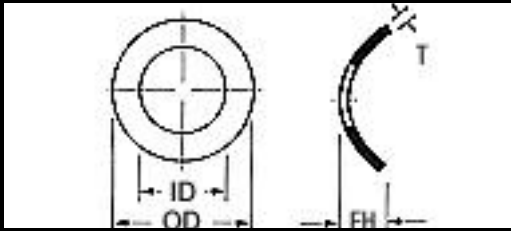

SUPERIOR

WASHER & GASKET CORP.

Part Number	Material	OD	ID	Free HT	Size	Thickness	
BT14-625013	=Stainless-Steel-410	.620/.630	.251/.254	.063/.07		.013	One Wave Washer
BT14-500010	=Stainless-Steel-410	.490/.510	.251/.257	.087/.10		.010	One Wave Washer
BT14-438015	=Stainless-Steel-410	.428/.448	.252/.262	.070/.09		.015	One Wave Washer
BT14-406018	=Stainless-Steel-410	.396/.416	.253/.256	.079/.09		.018	One Wave Washer
BT14-437008	=Stainless-Steel-410	.433/.443	.253/.256	.023/.05		.009	One Wave Washer
BT14-430012	=Stainless-Steel-410	.420/.440	.254/.258	.085/.09		.012	One Wave Washer
BT14-375009	=Stainless-Steel-410	.365/.385	.254/.262	.083/.09		.009	One Wave Washer
BT14-486005	=Stainless-Steel-410	.480/.490	.255/.265	.030/.05		.005	One Wave Washer
BT14-501015	=Stainless-Steel-410	.505/.515	.255/.265	.060/.07		.015	One Wave Washer
BT14-438020	=Stainless-Steel-410	.428/.448	.256/.266	.047/.06		.020	One Wave Washer
BT14-438006	=Stainless-Steel-410	.428/.448	.256/.266	.040/.06		.006	One Wave Washer
BT14-438008	=Stainless-Steel-410	.428/.448	.256/.266	.035/.05		.008	One Wave Washer
BT14-438010	=Stainless-Steel-410	.428/.448	.256/.266	.037/.05		.010	One Wave Washer
BT14-438020	=Stainless-Steel-410	.428/.448	.256/.266	.047/.06		.020	One Wave Washer
BT14-563018	=Stainless-Steel-410	.552/.562	.256/.267	.050/.06		.018	One Wave Washer
BT14-562008	=Stainless-Steel-410	.552/.572	.256/.267	.045/.07		.008	One Wave Washer
BT14-563022	=Stainless-Steel-410	.552/.572	.256/.267	.060/.07		.022	One Wave Washer
BT14-406010	=Stainless-Steel-410	.404/.408	.257/.259	.037/.05		.010	One Wave Washer
BT14-402008	=Stainless-Steel-410	.396/.408	.257/.263	.040/.06		.008	One Wave Washer
BT14-562006	=Stainless-Steel-410	.552/.572	.257/.267	.045/.07		.006	One Wave Washer
BT14-438010H	=Stainless-Steel-410	.428/.448	.260/.265	.047/.07		.010	One Wave Washer
BT14-439005	=Stainless-Steel-410	.428/.448	.260/.265	.050/.06		.005	One Wave Washer
BT14-490007	=Stainless-Steel-410	.485/.495	.260/.270	.080/.10		.008	One Wave Washer
BT14-490011	=Stainless-Steel-410	.485/.495	.260/.270	.050/.07		.011	One Wave Washer
BT14-490008	=Stainless-Steel-410	.485/.495	.260/.270	.060/.10		.008	One Wave Washer
BT14-490010	=Stainless-Steel-410	.485/.495	.260/.270	.060/.10		.010	One Wave Washer
BT14-500006	=Stainless-Steel-410	.490/.510	.260/.270	.060/.09		.006	One Wave Washer
BT14-500008	=Stainless-Steel-410	.490/.510	.260/.270	.068/.08		.008	One Wave Washer
BT14-505010	=Stainless-Steel-410	.490/.510	.260/.270	.070/.09		.010	One Wave Washer
BT14-501010	=Stainless-Steel-410	.490/.510	.260/.270	.050/.07		.010	One Wave Washer