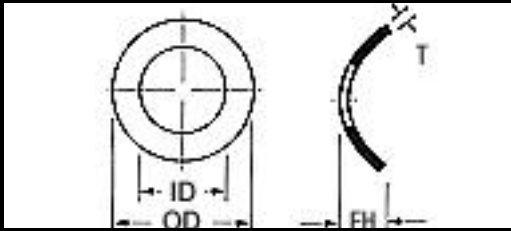

SUPERIOR

WASHER & GASKET CORP.

Part Number	Material	OD	ID	Free HT	Size	Thickness	
BT19-741010	=Stainless-Steel-410	.735/.745	.352/.362	.079/.10		.010	One Wave Washer
BT19-740029	=Stainless-Steel-410	.735/.745	.352/.362	.079/.10		.029	One Wave Washer
BT19-672010	=Stainless-Steel-410	.667/.677	.358/.368	.110/.13		.010	One Wave Washer
BT19-672015	=Stainless-Steel-410	.667/.677	.358/.368	.070/.09		.015	One Wave Washer
BT20-466006	=Stainless-Steel-410	.460/.470	.375/.385	.080/.10		.006	One Wave Washer
BT20-563008	=Stainless-Steel-410	.558/.568	.376/.382	.038/.05		.008	One Wave Washer
BT20-563020	=Stainless-Steel-410	.558/.568	.376/.382	.070/.09		.020	One Wave Washer
BT20-677010	=Stainless-Steel-410	.673/.683	.376/.382	.125/.14		.010	One Wave Washer
BT20-563010	=Stainless-Steel-410	.558/.568	.376/.386	.055/.07		.010	One Wave Washer
BT20-596023	=Stainless-Steel-410	.590/.610	.376/.386	.070/.09		.023	One Wave Washer
BT20-640015	=Stainless-Steel-410	.640/.645	.377/.382	.110/.12		.015	One Wave Washer
BT20-563007	=Stainless-Steel-410	.558/.568	.378/.384	.065/.08		.007	One Wave Washer
BT20-562010	=Stainless-Steel-410	.559/.565	.378/.384	.068/.08		.010	One Wave Washer
BT20-532010	=Stainless-Steel-410	.527/.537	.380/.390	.080/.10		.010	One Wave Washer
BT20-561006	=Stainless-Steel-410	.555/.565	.380/.390	.090/.11		.006	One Wave Washer
BT20-677008	=Stainless-Steel-410	.673/.683	.380/.390	.125/.14		.008	One Wave Washer
BT20-678010	=Stainless-Steel-410	.673/.683	.380/.390	.125/.14		.010	One Wave Washer
BT20-740008	=Stainless-Steel-410	.730/.750	.380/.390	.130/.15		.008	One Wave Washer
BT20-624010	=Stainless-Steel-410	.620/.630	.382/.386	.095/.11		.010	One Wave Washer
BT20-624015	=Stainless-Steel-410	.620/.630	.382/.386	.085/.10		.015	One Wave Washer
BT20-624015H	=Stainless-Steel-410	.620/.630	.382/.386	.100/.12		.015	One Wave Washer
BT20-625015	=Stainless-Steel-410	.620/.630	.384/.394	.085/.10		.015	One Wave Washer
BT20-624016	=Stainless-Steel-410	.620/.630	.384/.394	.110/.13		.016	One Wave Washer
BT20-494020	=Stainless-Steel-410	.490/.500	.385/.395	.080/.10		.020	One Wave Washer
BT20-552006	=Stainless-Steel-410	.547/.557	.385/.395	.060/.10		.006	One Wave Washer
BT20-552008	=Stainless-Steel-410	.547/.557	.385/.395	.060/.10		.008	One Wave Washer
BT20-678008	=Stainless-Steel-410	.673/.683	.385/.395	.125/.14		.008	One Wave Washer
BT20-741016	=Stainless-Steel-410	.730/.750	.385/.395	.090/.11		.016	One Wave Washer
BT20-740020	=Stainless-Steel-410	.730/.750	.385/.395	.130/.15		.020	One Wave Washer
BT20-874020	=Stainless-Steel-410	.870/.880	.385/.395	.030/.04		.020	One Wave Washer