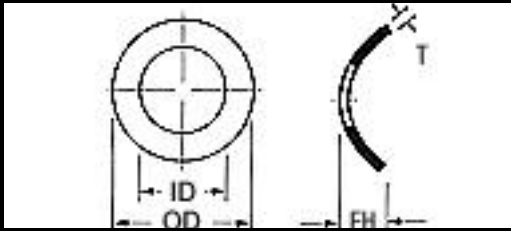

SUPERIOR

WASHER & GASKET CORP.

Part Number	Material	OD	ID	Free HT	Size	Thickness	
AT14-625013	=Stainless-Steel	.620/.630	.251/.254	.063/.07		.013	One Wave Washer
AT14-500010	=Stainless-Steel	.490/.510	.251/.257	.087/.10		.010	One Wave Washer
AT14-438015	=Stainless-Steel	.428/.448	.252/.262	.070/.09		.015	One Wave Washer
AT14-406018	=Stainless-Steel	.396/.416	.253/.256	.079/.09		.018	One Wave Washer
AT14-437008	=Stainless-Steel	.433/.443	.253/.256	.023/.05		.009	One Wave Washer
AT14-430012	=Stainless-Steel	.420/.440	.254/.258	.085/.09		.012	One Wave Washer
AT14-375009	=Stainless-Steel	.365/.385	.254/.262	.083/.09		.009	One Wave Washer
AT14-486005	=Stainless-Steel	.480/.490	.255/.265	.030/.05		.005	One Wave Washer
AT14-501015	=Stainless-Steel	.505/.515	.255/.265	.060/.07		.015	One Wave Washer
AT14-438008	=Stainless-Steel	.428/.448	.256/.266	.035/.05		.008	One Wave Washer
AT14-438010	=Stainless-Steel	.428/.448	.256/.266	.037/.05		.010	One Wave Washer
AT14-438020	=Stainless-Steel	.428/.448	.256/.266	.047/.06		.020	One Wave Washer
AT14-438006	=Stainless-Steel	.428/.448	.256/.266	.040/.06		.006	One Wave Washer
AT14-563018	=Stainless-Steel	.552/.562	.256/.267	.050/.06		.018	One Wave Washer
AT14-562008	=Stainless-Steel	.552/.572	.256/.267	.045/.07		.008	One Wave Washer
AT14-563022	=Stainless-Steel	.552/.572	.256/.267	.060/.07		.022	One Wave Washer
AT14-406010	=Stainless-Steel	.404/.408	.257/.259	.037/.05		.010	One Wave Washer
AT14-402008	=Stainless-Steel	.396/.408	.257/.263	.040/.06		.008	One Wave Washer
AT14-562006	=Stainless-Steel	.552/.572	.257/.267	.045/.07		.006	One Wave Washer
AT14-438010H	=Stainless-Steel	.428/.448	.260/.265	.047/.07		.010	One Wave Washer
AT14-439005	=Stainless-Steel	.428/.448	.260/.265	.050/.06		.005	One Wave Washer
AT14-490007	=Stainless-Steel	.485/.495	.260/.270	.080/.10		.008	One Wave Washer
AT14-490011	=Stainless-Steel	.485/.495	.260/.270	.050/.07		.011	One Wave Washer
AT14-490008	=Stainless-Steel	.485/.495	.260/.270	.060/.10		.008	One Wave Washer
AT14-490010	=Stainless-Steel	.485/.495	.260/.270	.060/.10		.010	One Wave Washer
AT14-500006	=Stainless-Steel	.490/.510	.260/.270	.060/.09		.006	One Wave Washer
AT14-500008	=Stainless-Steel	.490/.510	.260/.270	.068/.08		.008	One Wave Washer
AT14-505010	=Stainless-Steel	.490/.510	.260/.270	.070/.09		.010	One Wave Washer
AT14-501010	=Stainless-Steel	.490/.510	.260/.270	.050/.07		.010	One Wave Washer
AT14-438009	=Stainless-Steel	.428/.448	.261/.271	.052/.07		.009	One Wave Washer