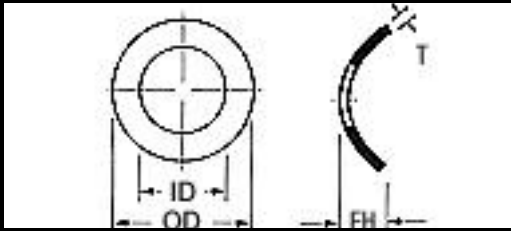

# SUPERIOR

WASHER & GASKET CORP.

Part Number	Material	OD	ID	Free HT	Size	Thickness	
AT0-170010	=Stainless-Steel	.165/.175	.067/.077	.035/.05		.010	One Wave Washer
AT0-240005	=Stainless-Steel	.235/.245	.068/.072	.040/.07		.005	One Wave Washer
AT01-300005	=Stainless-Steel	.295/.305	.081/.091	.026/.03		.005	One Wave Washer
AT01-170004	=Stainless-Steel	.164/.174	.084/.094	.015/.02		.004	One Wave Washer
AT02-171005	=Stainless-Steel	.166/.176	.090/.100	.037/.04		.005	One Wave Washer
AT02-171010	=Stainless-Steel	.166/.176	.090/.100	.038/.04		.010	One Wave Washer
AT02-186008	=Stainless-Steel	.181/.191	.090/.100	.030/.04		.008	One Wave Washer
AT02-171006	=Stainless-Steel	.166/.176	.091/.095	.020/.03		.006	One Wave Washer
AT02-130004	=Stainless-Steel	.125/.135	.091/.101	.020/.04		.004	One Wave Washer
AT02-190003	=Stainless-Steel	.180/.200	.095/.100	.025/.03		.003	One Wave Washer
AT02-250003	=Stainless-Steel	.248/.252	.095/.100	.025/.03		.003	One Wave Washer
AT02-302009	=Stainless-Steel	.297/.307	.095/.105	.021/.04		.009	One Wave Washer
AT02-240010	=Stainless-Steel	.235/.245	.108/.118	.033/.05		.010	One Wave Washer
AT05-285005	=Stainless-Steel	.280/.290	.113/.136	.052/.07		.005	One Wave Washer
AT05-285006	=Stainless-Steel	.280/.290	.113/.136	.052/.07		.006	One Wave Washer
AT04-250008	=Stainless-Steel	.240/.260	.115/.118	.037/.05		.008	One Wave Washer
AT04-245007	=Stainless-Steel	.240/.250	.115/.125	.042/.05		.007	One Wave Washer
AT04-245008	=Stainless-Steel	.240/.250	.115/.125	.085/.10		.008	One Wave Washer
AT04-495015	=Stainless-Steel	.490/.500	.115/.125	.040/.05		.015	One Wave Washer
AT04-240008	=Stainless-Steel	.235/.245	.118/.124	.031/.05		.008	One Wave Washer
AT04-540015	=Stainless-Steel	.537/.543	.122/.128	.125/.14		.015	One Wave Washer
AT05-250008	=Stainless-Steel	.240/.260	.125/.130	.036/.05		.008	One Wave Washer
AT05-280008	=Stainless-Steel	.275/.285	.125/.130	.056/.06		.008	One Wave Washer
AT04-203008	=Stainless-Steel	.198/.208	.125/.135	.050/.06		.008	One Wave Washer
AT04-218005	=Stainless-Steel	.213/.223	.125/.135	.035/.04		.005	One Wave Washer
AT05-285007	=Stainless-Steel	.280/.290	.125/.135	.040/.05		.007	One Wave Washer
AT05-240008	=Stainless-Steel	.235/.245	.126/.130	.031/.05		.008	One Wave Washer
AT05-250010	=Stainless-Steel	.245/.255	.126/.130	.040/.05		.010	One Wave Washer
AT05-302006	=Stainless-Steel	.297/.307	.127/.130	.052/.07		.006	One Wave Washer
AT05-375010	=Stainless-Steel	.365/.385	.127/.135	.070/.09		.010	One Wave Washer