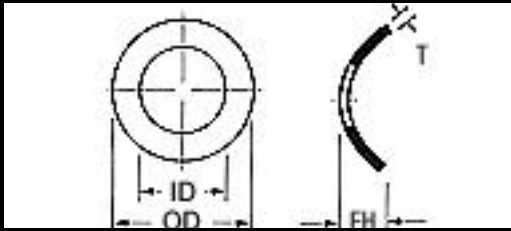

SUPERIOR

WASHER & GASKET CORP.

Part Number	Material	OD	ID	Free HT	Size	Thickness	
AT08-301010	=Stainless-Steel	.295/.305	.188/.198	.060/.07		.010	One Wave Washer
AT10-380008	=Stainless-Steel	.365/.385	.188/.198	.040/.06		.008	One Wave Washer
AT10-380006	=Stainless-Steel	.370/.390	.190/.193	.031/.04		.006	One Wave Washer
AT10-375006	=Stainless-Steel	.370/.380	.190/.196	.063/.08		.006	One Wave Washer
AT10-375008	=Stainless-Steel	.370/.380	.190/.196	.059/.06		.008	One Wave Washer
AT10-380010	=Stainless-Steel	.370/.380	.190/.196	.067/.08		.010	One Wave Washer
AT10-375015	=Stainless-Steel	.370/.380	.190/.196	.063/.08		.015	One Wave Washer
AT10-375008H	=Stainless-Steel	.370/.390	.190/.196	.068/.08		.008	One Wave Washer
AT10-381005	=Stainless-Steel	.370/.390	.190/.200	.080/.10		.005	One Wave Washer
AT10-382005	=Stainless-Steel	.370/.390	.190/.200	.050/.07		.005	One Wave Washer
AT10-563006	=Stainless-Steel	.558/.568	.190/.200	.050/.07		.006	One Wave Washer
AT10-563008	=Stainless-Steel	.558/.568	.190/.200	.063/.08		.008	One Wave Washer
AT10-433005	=Stainless-Steel	.432/.442	.192/.202	.030/.04		.005	One Wave Washer
AT10-750008	=Stainless-Steel	.740/.760	.193/.199	.068/.08		.008	One Wave Washer
AT10-562006	=Stainless-Steel	.552/.572	.195/.200	.090/.10		.006	One Wave Washer
AT10-302010	=Stainless-Steel	.297/.307	.195/.205	.041/.06		.010	One Wave Washer
AT10-302006	=Stainless-Steel	.297/.307	.195/.205	.040/.05		.006	One Wave Washer
AT10-370006	=Stainless-Steel	.365/.375	.195/.205	.060/.08		.006	One Wave Washer
AT10-370009	=Stainless-Steel	.365/.375	.195/.205	.040/.06		.009	One Wave Washer
AT10-370009	=Stainless-Steel	.365/.375	.195/.205	.040/.06		.009	One Wave Washer
AT10-385008	=Stainless-Steel	.375/.385	.195/.205	.070/.09		.008	One Wave Washer
AT10-365006	=Stainless-Steel	.360/.370	.198/.208	.050/.08		.006	One Wave Washer
AT10-365008	=Stainless-Steel	.360/.370	.198/.208	.050/.08		.008	One Wave Washer
AT10-365010	=Stainless-Steel	.360/.380	.198/.208	.050/.08		.010	One Wave Washer
AT10-375010	=Stainless-Steel	.365/.385	.198/.208	.050/.08		.010	One Wave Washer
AT10-383005	=Stainless-Steel	.370/.380	.198/.208	.060/.07		.005	One Wave Washer
AT10-427005	=Stainless-Steel	.424/.432	.198/.208	.050/.08		.005	One Wave Washer
AT10-490008	=Stainless-Steel	.485/.495	.198/.208	.060/.10		.008	One Wave Washer
AT10-490020	=Stainless-Steel	.485/.495	.198/.208	.060/.07		.020	One Wave Washer
AT10-4900204	=Stainless-Steel	.485/.495	.198/.208	.080/.10		.020	One Wave Washer