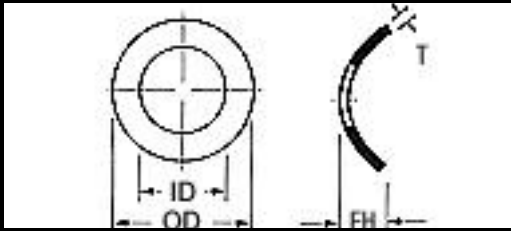

SUPERIOR

WASHER & GASKET CORP.

Part Number	Material	OD	ID	Free HT	Size	Thickness	
AT18-685005	=Stainless-Steel	.680/.690	.318/.320	.050/.07		.005	One Wave Washer
AT18-492015	=Stainless-Steel	.485/.495	.320/.330	.060/.10		.015	One Wave Washer
AT18-551008	=Stainless-Steel	.545/.555	.320/.330	.070/.09		.008	One Wave Washer
AT18-562010	=Stainless-Steel	.557/.567	.320/.330	.065/.08		.010	One Wave Washer
AT18-625006	=Stainless-Steel	.620/.630	.320/.330	.070/.09		.006	One Wave Washer
AT18-625010	=Stainless-Steel	.620/.630	.320/.330	.070/.08		.010	One Wave Washer
AT18-625014	=Stainless-Steel	.620/.630	.320/.330	.070/.09		.014	One Wave Washer
AT18-625018	=Stainless-Steel	.620/.630	.320/.330	.047/.07		.018	One Wave Washer
AT18-750014	=Stainless-Steel	.740/.760	.320/.330	.052/.07		.014	One Wave Washer
AT18-750015	=Stainless-Steel	.740/.760	.320/.330	.100/.12		.015	One Wave Washer
AT18-815040	=Stainless-Steel	.810/.820	.320/.330	.110/.13		.040	One Wave Washer
AT18-490005	=Stainless-Steel	.485/.495	.322/.332	.060/.10		.005	One Wave Washer
AT18-490013	=Stainless-Steel	.485/.495	.322/.332	.060/.10		.013	One Wave Washer
AT18-490005H	=Stainless-Steel	.485/.495	.322/.332	.090/.12		.005	One Wave Washer
AT18-501010	=Stainless-Steel	.495/.505	.322/.332	.040/.06		.010	One Wave Washer
AT18-501007	=Stainless-Steel	.495/.505	.322/.332	.050/.07		.007	One Wave Washer
AT18-460010	=Stainless-Steel	.455/.465	.323/.333	.080/.10		.010	One Wave Washer
AT18-501008	=Stainless-Steel	.490/.500	.323/.333	.075/.09		.008	One Wave Washer
AT18-562015	=Stainless-Steel	.552/.572	.323/.333	.077/.08		.015	One Wave Washer
AT18-612009	=Stainless-Steel	.607/.617	.323/.333	.105/.12		.009	One Wave Washer
AT18-612013	=Stainless-Steel	.607/.617	.323/.333	.070/.09		.013	One Wave Washer
AT18-582019	=Stainless-Steel	.577/.587	.328/.338	.060/.08		.019	One Wave Washer
AT19-485022	=Stainless-Steel	.480/.490	.348/.358	.070/.09		.022	One Wave Washer
AT19-490012	=Stainless-Steel	.485/.495	.348/.358	.070/.09		.012	One Wave Washer
AT19-830048	=Stainless-Steel	.825/.835	.348/.358	.105/.12		.048	One Wave Washer
AT19-625014	=Stainless-Steel	.620/.630	.352/.356	.090/.09		.014	One Wave Washer
AT19-741010	=Stainless-Steel	.735/.745	.352/.362	.079/.10		.010	One Wave Washer
AT19-740029	=Stainless-Steel	.735/.745	.352/.362	.079/.10		.029	One Wave Washer
AT19-672010	=Stainless-Steel	.667/.677	.358/.368	.110/.13		.010	One Wave Washer
AT19-672015	=Stainless-Steel	.667/.677	.358/.368	.070/.09		.015	One Wave Washer