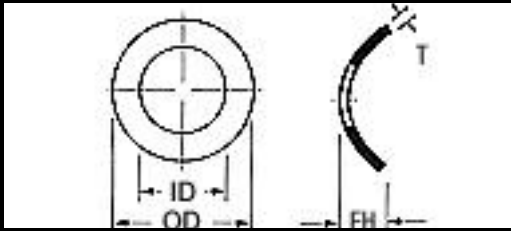

SUPERIOR

WASHER & GASKET CORP.

Part Number	Material	OD	ID	Free HT	Size	Thickness	
AT22-740017	=Stainless-Steel	.730/.750	.435/.445	.130/.15		.017	One Wave Washer
AT22-999015	=Stainless-Steel	1.000/1.010	.435/.445	.085/.10		.015	One Wave Washer
AT22-625025	=Stainless-Steel	.620/.630	.441/.451	.085/.10		.025	One Wave Washer
AT22-745016	=Stainless-Steel	.740/.750	.448/.458	.110/.14		.016	One Wave Washer
AT22-595008	=Stainless-Steel	.585/.605	.455/.465	.080/.10		.008	One Wave Washer
AT22-855013	=Stainless-Steel	.850/.860	.460/.470	.135/.16		.013	One Wave Washer
AT22-855016	=Stainless-Steel	.850/.860	.460/.470	.095/.11		.016	One Wave Washer
AT24-740015	=Stainless-Steel	.730/.750	.500/.510	.120/.14		.015	One Wave Washer
AT24-745005	=Stainless-Steel	.740/.750	.500/.510	.103/.13		.005	One Wave Washer
AT24-746010	=Stainless-Steel	.740/.750	.500/.510	.115/.13		.010	One Wave Washer
AT24-746015	=Stainless-Steel	.740/.750	.500/.510	.120/.14		.015	One Wave Washer
AT24-745020	=Stainless-Steel	.740/.750	.500/.510	.123/.15		.020	One Wave Washer
AT22-621010	=Stainless-Steel	.615/.625	.510/.520	.075/.09		.010	One Wave Washer
AT22-666012	=Stainless-Steel	.660/.670	.510/.520	.100/.12		.012	One Wave Washer
AT24-740020	=Stainless-Steel	.735/.745	.510/.520	.120/.16		.010	One Wave Washer
AT24-742008	=Stainless-Steel	.735/.750	.510/.520	.120/.16		.008	One Wave Washer
AT24-742010	=Stainless-Steel	.735/.750	.510/.520	.120/.16		.010	One Wave Washer
AT24-870040	=Stainless-Steel	.860/.880	.510/.520	.105/.13		.040	One Wave Washer
AT24-875016	=Stainless-Steel	.870/.880	.510/.520	.085/.10		.013	One Wave Washer
AT24-870015	=Stainless-Steel	.860/.880	.510/.525	.110/.15		.015	One Wave Washer
AT24-875017	=Stainless-Steel	.870/.880	.520/.530	.085/.10		.017	One Wave Washer
AT24-972022	=Stainless-Steel	.970/.980	.520/.530	.135/.15		.022	One Wave Washer
AT24-112021	=Stainless-Steel	1.115/1.135	.524/.538	.118/.13		.021	One Wave Washer
AT24-875015	=Stainless-Steel	.870/.880	.526/.536	.120/.13		.015	One Wave Washer
AT24-777010	=Stainless-Steel	.770/.780	.550/.560	.125/.15		.010	One Wave Washer
AT26-875020	=Stainless-Steel	.865/.885	.563/.578	.172/.20		.020	One Wave Washer
AT26-876010	=Stainless-Steel	.870/.880	.575/.585	.125/.15		.010	One Wave Washer
AT26-705015	=Stainless-Steel	.700/.710	.580/.590	.150/.17		.015	One Wave Washer
AT26-878010	=Stainless-Steel	.870/.880	.585/.595	.120/.14		.010	One Wave Washer
AT26-776012	=Stainless-Steel	.770/.780	.590/.600	.110/.13		.012	One Wave Washer