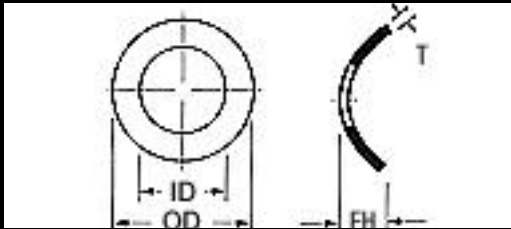

SUPERIOR

WASHER & GASKET CORP.

Part Number	Material	OD	ID	Free HT	Size	Thickness	
AT10-490029	=Stainless-Steel	.485/.495		.060/.10		.029	One Wave Washer
AT10-552008	=Stainless-Steel	.547/.557	.198/.208	.060/.10		.008	One Wave Washer
AT10-552018	=Stainless-Steel	.547/.557	.198/.208	.060/.10		.018	One Wave Washer
AT10-625006	=Stainless-Steel	.615/.635	.198/.208	.095/.12		.006	One Wave Washer
AT10-500003	=Stainless-Steel	.495/.505	.200/.206	.080/.10		.003	One Wave Washer
AT10-500006	=Stainless-Steel	.495/.505	.200/.206	.083/.10		.006	One Wave Washer
AT10-500015	=Stainless-Steel	.495/.505	.200/.206	.090/.11		.015	One Wave Washer
AT10-500003	=Stainless-Steel	.495/.505	.200/.206	.080/.10		.003	One Wave Washer
AT10-366008	=Stainless-Steel	.360/.370	.200/.210	.060/.08		.008	One Wave Washer
AT10-433016	=Stainless-Steel	.432/.442	.200/.210	.065/.08		.016	One Wave Washer
AT10-450008	=Stainless-Steel	.445/.455	.200/.210	.025/.03		.008	One Wave Washer
AT10-500008	=Stainless-Steel	.495/.505	.200/.210	.085/.10		.008	One Wave Washer
AT10-557018	=Stainless-Steel	.547/.557	.200/.210	.080/.10		.018	One Wave Washer
AT10-375009	=Stainless-Steel	.365/.385	.203/.207	.083/.09		.009	One Wave Washer
AT10-375016	=Stainless-Steel	.365/.385	.203/.207	.067/.08		.016	One Wave Washer
AT10-374008	=Stainless-Steel	.370/.380	.214/.224	.025/.03		.008	One Wave Washer
AT12-740020	=Stainless-Steel	.735/.745	.215/.225	.125/.14		.020	One Wave Washer
AT10-374007	=Stainless-Steel	.370/.380	.218/.228	.055/.07		.007	One Wave Washer
AT10-376008	=Stainless-Steel	.370/.380	.223/.233	.055/.06		.008	One Wave Washer
AT12-375010	=Stainless-Steel	.370/.380	.225/.235	.063/.08		.010	One Wave Washer
AT12-423006	=Stainless-Steel	.418/.428	.226/.236	.076/.08		.007	One Wave Washer
AT12-423010	=Stainless-Steel	.418/.428	.226/.236	.050/.07		.010	One Wave Washer
AT12-325012	=Stainless-Steel	.320/.330	.230/.240	.040/.06		.012	One Wave Washer
AT12-325022	=Stainless-Steel	.320/.330	.230/.240	.060/.08		.022	One Wave Washer
AT12-438010	=Stainless-Steel	.428/.448	.234/.244	.085/.10		.010	One Wave Washer
AT12-438020	=Stainless-Steel	.428/.448	.234/.244	.085/.10		.020	One Wave Washer
AT12-443006	=Stainless-Steel	.438/.448	.234/.244	.080/.10		.006	One Wave Washer
AT12-495030	=Stainless-Steel	.490/.500	.234/.244	.050/.07		.030	One Wave Washer
AT12-300012	=Stainless-Steel	.295/.305	.240/.250	.055/.07		.012	One Wave Washer
AT12-371010	=Stainless-Steel	.365/.375	.240/.250	.060/.07		.010	One Wave Washer