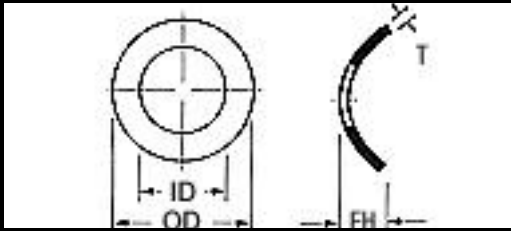

SUPERIOR

WASHER & GASKET CORP.

Part Number	Material	OD	ID	Free HT	Size	Thickness	
AT20-466006	=Stainless-Steel	.460/.470	.375/.385	.080/.10		.006	One Wave Washer
AT20-563008	=Stainless-Steel	.558/.568	.376/.382	.038/.05		.008	One Wave Washer
AT20-563020	=Stainless-Steel	.558/.568	.376/.382	.070/.09		.020	One Wave Washer
AT20-677010	=Stainless-Steel	.673/.683	.376/.382	.125/.14		.010	One Wave Washer
AT20-563010	=Stainless-Steel	.558/.568	.376/.386	.055/.07		.010	One Wave Washer
AT20-596023	=Stainless-Steel	.590/.610	.376/.386	.070/.09		.023	One Wave Washer
AT20-640015	=Stainless-Steel	.640/.645	.377/.382	.110/.12		.015	One Wave Washer
AT20-563007	=Stainless-Steel	.558/.568	.378/.384	.065/.08		.007	One Wave Washer
AT20-562010	=Stainless-Steel	.559/.565	.378/.384	.068/.08		.010	One Wave Washer
AT20-532010	=Stainless-Steel	.527/.537	.380/.390	.080/.10		.010	One Wave Washer
AT20-561006	=Stainless-Steel	.555/.565	.380/.390	.090/.11		.006	One Wave Washer
AT20-677008	=Stainless-Steel	.673/.683	.380/.390	.125/.14		.008	One Wave Washer
AT20-678010	=Stainless-Steel	.673/.683	.380/.390	.125/.14		.010	One Wave Washer
AT20-740008	=Stainless-Steel	.730/.750	.380/.390	.130/.15		.008	One Wave Washer
AT20-624010	=Stainless-Steel	.620/.630	.382/.386	.095/.11		.010	One Wave Washer
AT20-624015H	=Stainless-Steel	.620/.630	.382/.386	.100/.12		.015	One Wave Washer
AT20-624015	=Stainless-Steel	.620/.630	.382/.386	.085/.10		.015	One Wave Washer
AT20-625015	=Stainless-Steel	.620/.630	.384/.394	.085/.10		.015	One Wave Washer
AT20-624016	=Stainless-Steel	.620/.630	.384/.394	.110/.13		.016	One Wave Washer
AT20-494020	=Stainless-Steel	.490/.500	.385/.395	.080/.10		.020	One Wave Washer
AT20-552006	=Stainless-Steel	.547/.557	.385/.395	.060/.10		.006	One Wave Washer
AT20-552008	=Stainless-Steel	.547/.557	.385/.395	.060/.10		.008	One Wave Washer
AT20-678008	=Stainless-Steel	.673/.683	.385/.395	.125/.14		.008	One Wave Washer
AT20-741016	=Stainless-Steel	.730/.750	.385/.395	.090/.11		.016	One Wave Washer
AT20-740020	=Stainless-Steel	.730/.750	.385/.395	.130/.15		.020	One Wave Washer
AT20-874020	=Stainless-Steel	.870/.880	.385/.395	.030/.04		.020	One Wave Washer
AT20-611009	=Stainless-Steel	.605/.615	.400/.410	.090/.11		.009	One Wave Washer
AT20-740010	=Stainless-Steel	.735/.745	.400/.410	.125/.16		.010	One Wave Washer
AT20-752005	=Stainless-Steel	.745/.755	.400/.410	.050/.07		.005	One Wave Washer
AT20-500009	=Stainless-Steel	.490/.510	.405/.410	.070/.08		.009	One Wave Washer