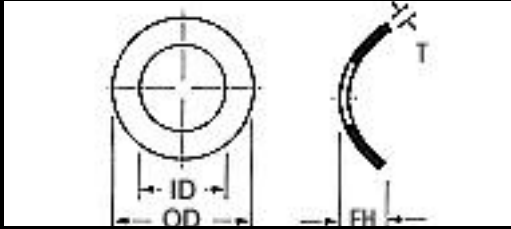

SUPERIOR

WASHER & GASKET CORP.

Part Number	Material	OD	ID	Free HT	Size	Thickness	
AT28-875013	=Stainless-Steel	.870/.880	.635/.645	.085/.10		.013	One Wave Washer