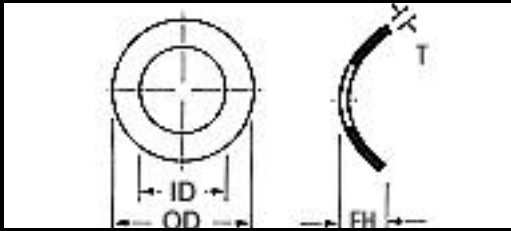

SUPERIOR

WASHER & GASKET CORP.

Part Number	Material	OD	ID	Free HT	Size	Thickness	
AT14-562025	=Stainless-Steel	.552/.572	.263/.267	.115/.13		.025	One Wave Washer
AT14-406006	=Stainless-Steel	.404/.408	.267/.277	.070/.09		.006	One Wave Washer
AT16-501010	=Stainless-Steel	.495/.505	.270/.280	.040/.06		.010	One Wave Washer
AT16-500025	=Stainless-Steel	.490/.510	.271/.291	.095/.12		.025	One Wave Washer
AT16-625015	=Stainless-Steel	.620/.630	.275/.285	.085/.10		.015	One Wave Washer
AT16-740010	=Stainless-Steel	.730/.750	.275/.285	.125/.14		.010	One Wave Washer
AT16-490006	=Stainless-Steel	.485/.495	.278/.284	.060/.10		.006	One Wave Washer
AT16-490010	=Stainless-Steel	.485/.495	.278/.284	.088/.10		.010	One Wave Washer
AT16-490012	=Stainless-Steel	.485/.495	.278/.284	.060/.10		.012	One Wave Washer
AT16-550017	=Stainless-Steel	.547/.557	.278/.284	.060/.10		.017	One Wave Washer
AT16-625010	=Stainless-Steel	.620/.630	.278/.284	.078/.09		.010	One Wave Washer
AT16-630020	=Stainless-Steel	.625/.635	.278/.285	.088/.10		.020	One Wave Washer
AT16-433005	=Stainless-Steel	.428/.448	.285/.295	.070/.09		.005	One Wave Washer
AT16-438006	=Stainless-Steel	.428/.448	.285/.295	.070/.09		.006	One Wave Washer
AT16-433032	=Stainless-Steel	.428/.448	.285/.295	.075/.09		.032	One Wave Washer
AT16-551008	=Stainless-Steel	.545/.555	.290/.300	.093/.11		.008	One Wave Washer
AT16-551012	=Stainless-Steel	.545/.555	.290/.300	.050/.07		.012	One Wave Washer
AT14-416008	=Stainless-Steel	.410/.420	.291/.301	.050/.07		.008	One Wave Washer
AT16-550008	=Stainless-Steel	.546/.556	.291/.301	.090/.11		.009	One Wave Washer
AT16-550012	=Stainless-Steel	.546/.556	.291/.301	.060/.08		.012	One Wave Washer
AT16-500015	=Stainless-Steel	.495/.505	.293/.296	.054/.06		.015	One Wave Washer
AT16-406013	=Stainless-Steel	.396/.416	.293/.298	.036/.05		.013	One Wave Washer
AT16-530010	=Stainless-Steel	.528/.534	.300/.305	.046/.07		.010	One Wave Washer
AT18-501013	=Stainless-Steel	.490/.495	.305/.315	.085/.10		.013	One Wave Washer
AT18-492012	=Stainless-Steel	.490/.495	.312/.316	.055/.07		.012	One Wave Washer
AT18-626010	=Stainless-Steel	.615/.635	.314/.320	.050/.07		.010	One Wave Washer
AT18-625020	=Stainless-Steel	.615/.635	.314/.320	.088/.10		.020	One Wave Washer
AT18-491016	=Stainless-Steel	.485/.495	.314/.324	.060/.08		.016	One Wave Washer
AT18-500018	=Stainless-Steel	.490/.510	.314/.324	.065/.08		.015	One Wave Washer
AT18-500008	=Stainless-Steel	.490/.510	.314/.324	.088/.10		.008	One Wave Washer