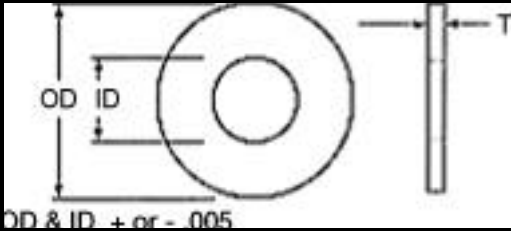

SUPERIOR

WASHER & GASKET CORP.

Part Number	Material	OD	ID	Free HT	Size	Thickness	
330-99-031	=Fibre	.375	.178			.031	Flat Washer
330-100-031	=Fibre	.437	.178			.031	Flat Washer
330-101-062	=Fibre	.500	.178			.062	Flat Washer
330-102-031	=Fibre	.312	.187			.031	Flat Washer
330-103-031	=Fibre	.375	.187			.031	Flat Washer
330-104-062	=Fibre	.406	.187			.062	Flat Washer
330-105-031	=Fibre	.437	.187			.031	Flat Washer
330-106-062	=Fibre	.500	.187			.062	Flat Washer
330-107-062	=Fibre	.375	.196			.062	Flat Washer
330-108-031	=Fibre	.406	.196			.031	Flat Washer
330-109-062	=Fibre	.562	.196			.062	Flat Washer
330-110-031	=Fibre	.625	.196			.031	Flat Washer
330-111-031	=Fibre	.375	.203			.031	Flat Washer
330-112-020	=Fibre	.390	.203			.020	Flat Washer
330-113-062	=Fibre	.406	.203			.062	Flat Washer
330-114-062	=Fibre	.437	.203			.062	Flat Washer
330-115-031	=Fibre	.500	.203			.031	Flat Washer
330-116-031	=Fibre	.625	.203			.031	Flat Washer
330-117-031	=Fibre	.750	.203			.031	Flat Washer
330-118-016	=Fibre	.375	.218			.016	Flat Washer
330-119-031	=Fibre	.437	.218			.031	Flat Washer
330-120-062	=Fibre	.468	.218			.062	Flat Washer
330-121-016	=Fibre	.500	.218			.016	Flat Washer
330-122-031	=Fibre	.375	.227			.031	Flat Washer
330-123-031	=Fibre	.406	.227			.031	Flat Washer
330-124-031	=Fibre	.437	.227			.031	Flat Washer
330-125-031	=Fibre	.500	.227			.031	Flat Washer
330-126-062	=Fibre	.562	.227			.062	Flat Washer
330-127-062	=Fibre	.625	.227			.062	Flat Washer
330-128-031	=Fibre	.375	.253			.031	Flat Washer