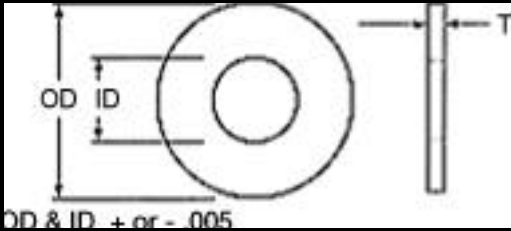

SUPERIOR

WASHER & GASKET CORP.

Part Number	Material	OD	ID	Free HT	Size	Thickness	
330-188-093	=Fibre	1.469	.812			.093	Flat Washer
330-189-062	=Fibre	1.187	.875			.062	Flat Washer
330-190-031	=Fibre	1.250	.937			.031	Flat Washer
330-191-016	=Fibre	1.125	.958			.016	Flat Washer
330-192-062	=Fibre	1.312	1.000			.062	Flat Washer
330-193-015	=Fibre	2.625	1.000			.015	Flat Washer
330-194-031	=Fibre	1.750	1.381			.031	Flat Washer