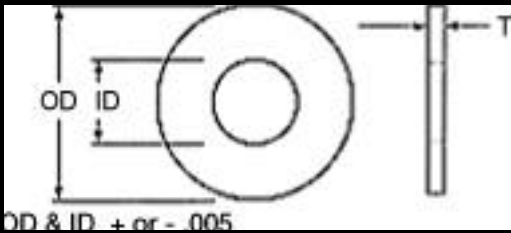

SUPERIOR

WASHER & GASKET CORP.

Part Number	Material	OD	ID	Free HT	Size	Thickness	
550-10-010	=Teflon	.089	.039			.010	Flat Washer
550-11-016	=Teflon	.174	.039			.016	Flat Washer
550-12-032	=Teflon	.125	.049			.032	Flat Washer
550-13-040	=Teflon	.151	.050			.040	Flat Washer
550-14-016	=Teflon	.125	.055			.016	Flat Washer
550-15-005	=Teflon	.092	.058			.005	Flat Washer
550-16-016	=Teflon	.125	.063			.016	Flat Washer
550-17-016	=Teflon	.187	.063			.016	Flat Washer
550-18-031	=Teflon	.218	.063			.031	Flat Washer
550-19-031	=Teflon	.250	.063			.031	Flat Washer
550-20-031	=Teflon	.281	.063			.031	Flat Washer
550-21-016	=Teflon	.125	.067			.016	Flat Washer
550-22-031	=Teflon	.187	.067			.031	Flat Washer
550-23-016	=Teflon	.250	.067			.016	Flat Washer
550-24-031	=Teflon	.281	.067			.031	Flat Washer
550-25-016	=Teflon	.125	.073			.016	Flat Washer
550-26-031	=Teflon	.218	.073			.031	Flat Washer
550-27-016	=Teflon	.156	.078			.016	Flat Washer
550-28-050	=Teflon	.178	.078			.050	Flat Washer
550-29-031	=Teflon	.187	.078			.031	Flat Washer
550-30-016	=Teflon	.210	.078			.016	Flat Washer
550-31-062	=Teflon	.218	.078			.062	Flat Washer
550-32-016	=Teflon	.187	.089			.016	Flat Washer
550-33-016	=Teflon	.218	.089			.016	Flat Washer
550-34-031	=Teflon	.250	.089			.031	Flat Washer
550-35-031	=Teflon	.281	.089			.031	Flat Washer
550-36-016	=Teflon	.312	.089			.016	Flat Washer
550-37-031	=Teflon	.343	.089			.031	Flat Washer
550-38-031	=Teflon	.375	.089			.031	Flat Washer
550-39-031	=Teflon	.437	.089			.031	Flat Washer