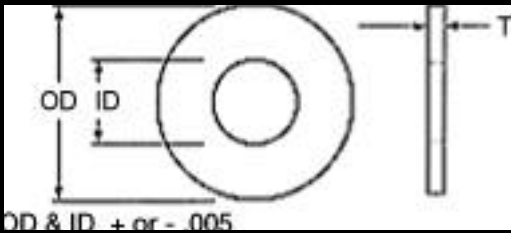

SUPERIOR

WASHER & GASKET CORP.

Part Number	Material	OD	ID	Free HT	Size	Thickness	
550-247-045	=Teflon	.656	.375			.045	Flat Washer
550-248-005	=Teflon	.812	.375			.005	Flat Washer
550-249-031	=Teflon	.875	.375			.031	Flat Washer
550-250-062	=Teflon	1.000	.375			.062	Flat Washer
550-251-062	=Teflon	.500	.385			.062	Flat Washer
550-252-062	=Teflon	.625	.385			.062	Flat Washer
550-253-031	=Teflon	.687	.385			.031	Flat Washer
550-254-031	=Teflon	.750	.385			.031	Flat Washer
550-255-062	=Teflon	1.000	.385			.062	Flat Washer
550-256-047	=Teflon	.609	.390			.047	Flat Washer
550-257-031	=Teflon	1.000	.390			.031	Flat Washer
550-258-005	=Teflon	.625	.406			.005	Flat Washer
550-259-062	=Teflon	.812	.406			.062	Flat Washer
550-260-062	=Teflon	.750	.415			.062	Flat Washer
550-261-016	=Teflon	.625	.437			.016	Flat Washer
550-262-031	=Teflon	.625	.443			.031	Flat Washer
550-263-031	=Teflon	.687	.443			.031	Flat Washer
550-264-062	=Teflon	.750	.443			.062	Flat Washer
550-265-031	=Teflon	.812	.443			.031	Flat Washer
550-266-062	=Teflon	.875	.443			.062	Flat Washer
550-267-031	=Teflon	.750	.450			.031	Flat Washer
550-268-031	=Teflon	.750	.458			.031	Flat Washer
550-269-010	=Teflon	.625	.473			.010	Flat Washer
550-270-031	=Teflon	.750	.473			.031	Flat Washer
550-271-062	=Teflon	.875	.473			.062	Flat Washer
550-272-031	=Teflon	.937	.473			.031	Flat Washer
550-273-016	=Teflon	.750	.500			.016	Flat Washer
550-274-062	=Teflon	1.500	.500			.062	Flat Washer
550-275-031	=Teflon	.812	.505			.031	Flat Washer
550-276-031	=Teflon	.687	.510			.031	Flat Washer