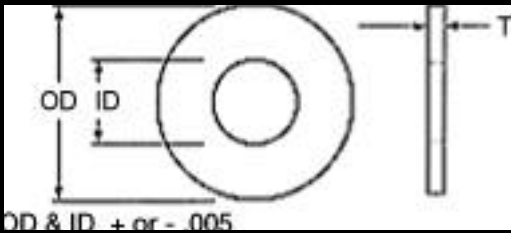

SUPERIOR

WASHER & GASKET CORP.

Part Number	Material	OD	ID	Free HT	Size	Thickness	
550-217-031	=Teflon	.500	.267			.031	Flat Washer
550-218-062	=Teflon	.420	.281			.062	Flat Washer
550-219-031	=Teflon	.500	.281			.031	Flat Washer
550-220-062	=Teflon	.540	.281			.062	Flat Washer
550-221-062	=Teflon	.625	.281			.062	Flat Washer
550-222-031	=Teflon	.750	.281			.031	Flat Washer
550-223-016	=Teflon	.437	.306			.016	Flat Washer
550-224-031	=Teflon	.437	.312			.031	Flat Washer
550-225-031	=Teflon	.500	.312			.031	Flat Washer
550-226-031	=Teflon	.544	.312			.031	Flat Washer
550-227-062	=Teflon	.562	.312			.062	Flat Washer
550-228-031	=Teflon	.875	.312			.031	Flat Washer
550-229-062	=Teflon	1.000	.312			.062	Flat Washer
550-230-031	=Teflon	1.250	.312			.031	Flat Washer
550-231-031	=Teflon	.500	.317			.031	Flat Washer
550-232-031	=Teflon	.515	.317			.031	Flat Washer
550-233-062	=Teflon	.562	.317			.062	Flat Washer
550-234-031	=Teflon	.600	.317			.031	Flat Washer
550-235-031	=Teflon	.625	.317			.031	Flat Washer
550-236-031	=Teflon	.687	.317			.031	Flat Washer
550-237-062	=Teflon	.750	.317			.062	Flat Washer
550-238-031	=Teflon	.812	.317			.031	Flat Washer
550-239-020	=Teflon	.500	.323			.020	Flat Washer
550-240-031	=Teflon	.625	.323			.031	Flat Washer
550-241-031	=Teflon	.750	.323			.031	Flat Washer
550-242-020	=Teflon	.500	.328			.020	Flat Washer
550-243-031	=Teflon	.562	.328			.031	Flat Washer
550-244-015	=Teflon	.473	.346			.015	Flat Washer
550-245-031	=Teflon	.500	.375			.031	Flat Washer
550-246-005	=Teflon	.625	.375			.005	Flat Washer