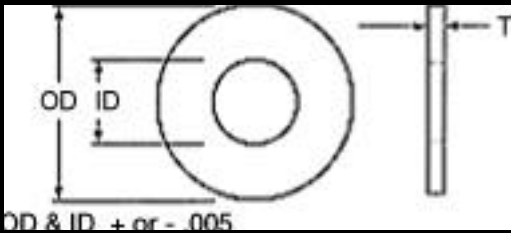

SUPERIOR

WASHER & GASKET CORP.

Part Number	Material	OD	ID	Free HT	Size	Thickness	
550-100-062	=Teflon	.375	.129			.062	Flat Washer
550-101-031	=Teflon	.437	.129			.031	Flat Washer
550-102-016	=Teflon	.500	.129			.016	Flat Washer
550-103-031	=Teflon	.562	.129			.031	Flat Washer
550-104-031	=Teflon	.625	.129			.031	Flat Washer
550-105-062	=Teflon	.240	.135			.062	Flat Washer
550-106-050	=Teflon	.312	.135			.050	Flat Washer
550-107-004	=Teflon	.375	.135			.004	Flat Washer
550-108-062	=Teflon	.500	.135			.062	Flat Washer
550-109-031	=Teflon	.625	.135			.031	Flat Washer
550-110-031	=Teflon	.812	.136			.031	Flat Washer
550-111-016	=Teflon	.187	.141			.016	Flat Washer
550-112-016	=Teflon	.218	.141			.016	Flat Washer
550-113-016	=Teflon	.250	.141			.016	Flat Washer
550-114-031	=Teflon	.281	.141			.031	Flat Washer
550-115-031	=Teflon	.312	.141			.031	Flat Washer
550-116-062	=Teflon	.343	.141			.062	Flat Washer
550-117-031	=Teflon	.375	.141			.031	Flat Washer
550-118-031	=Teflon	.437	.141			.031	Flat Washer
550-119-031	=Teflon	.500	.141			.031	Flat Washer
550-120-031	=Teflon	.562	.141			.031	Flat Washer
550-121-062	=Teflon	.625	.141			.062	Flat Washer
475-100-072	=Teflon	.350	.143			.072	Flat Washer
550-122-016	=Teflon	.187	.150			.016	Flat Washer
550-123-016	=Teflon	.218	.150			.016	Flat Washer
550-124-040	=Teflon	.234	.150			.040	Flat Washer
550-125-031	=Teflon	.250	.150			.031	Flat Washer
550-126-031	=Teflon	.312	.150			.031	Flat Washer
550-127-031	=Teflon	.375	.150			.031	Flat Washer
550-128-031	=Teflon	.437	.150			.031	Flat Washer