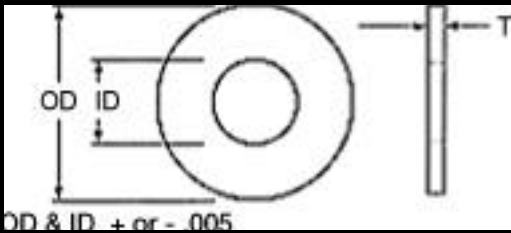

SUPERIOR

WASHER & GASKET CORP.

Part Number	Material	OD	ID	Free HT	Size	Thickness	
550-159-062	=Teflon	.750	.187			.062	Flat Washer
550-160-031	=Teflon	1.000	.187			.031	Flat Washer
550-161-062	=Teflon	1.781	.187			.062	Flat Washer
550-162-062	=Teflon	.312	.194			.062	Flat Washer
550-163-031	=Teflon	.343	.194			.031	Flat Washer
550-164-031	=Teflon	.351	.194			.031	Flat Washer
550-165-031	=Teflon	.375	.194			.031	Flat Washer
550-166-031	=Teflon	.437	.194			.031	Flat Washer
550-167-062	=Teflon	.500	.194			.062	Flat Washer
550-168-031	=Teflon	.562	.194			.031	Flat Washer
550-169-062	=Teflon	.625	.194			.062	Flat Washer
550-170-031	=Teflon	.687	.194			.031	Flat Washer
550-171-062	=Teflon	.750	.194			.062	Flat Washer
550-172-031	=Teflon	.312	.200			.031	Flat Washer
550-173-005	=Teflon	.359	.200			.005	Flat Washer
550-174-031	=Teflon	.375	.200			.031	Flat Washer
550-175-031	=Teflon	.437	.200			.031	Flat Washer
550-176-031	=Teflon	.500	.200			.031	Flat Washer
550-177-062	=Teflon	.562	.200			.062	Flat Washer
550-178-063	=Teflon	.625	.200			.063	Flat Washer
550-179-031	=Teflon	.750	.200			.031	Flat Washer
550-180-045	=Teflon	.275	.208			.045	Flat Washer
550-181-031	=Teflon	.375	.208			.031	Flat Washer
550-182-031	=Teflon	.312	.219			.031	Flat Washer
550-183-031	=Teflon	.375	.219			.031	Flat Washer
550-184-062	=Teflon	.437	.219			.062	Flat Washer
550-185-031	=Teflon	.500	.219			.031	Flat Washer
550-186-062	=Teflon	.625	.219			.062	Flat Washer
550-187-031	=Teflon	.312	.225			.031	Flat Washer
550-188-031	=Teflon	.375	.225			.031	Flat Washer