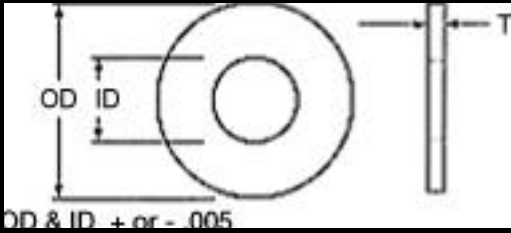

SUPERIOR

WASHER & GASKET CORP.

Part Number	Material	OD	ID	Free HT	Size	Thickness	
550-189-062	=Teflon	.500	.225			.062	Flat Washer
550-190-031	=Teflon	.380	.234			.031	Flat Washer
550-190C-025	=Teflon	.330	.240			.025	Flat Washer
550-190M-062	=Teflon	.500	.250			.062	Flat Washer
550-191-031	=Teflon	.312	.253			.031	Flat Washer
550-194-031	=Teflon	.406	.253			.031	Flat Washer
550-192-031	=Teflon	.430	.253			.031	Flat Washer
550-193-031	=Teflon	.437	.253			.031	Flat Washer
550-195-062	=Teflon	.437	.253			.062	Flat Washer
550-196-010	=Teflon	.500	.253			.010	Flat Washer
550-199-031	=Teflon	.562	.253			.031	Flat Washer
550-197-062	=Teflon	.620	.253			.062	Flat Washer
550-200-062	=Teflon	.625	.253			.062	Flat Washer
550-198-062	=Teflon	.687	.253			.062	Flat Washer
550-201-031	=Teflon	.687	.253			.031	Flat Washer
550-202-062	=Teflon	.750	.253			.062	Flat Washer
550-203-031	=Teflon	.812	.253			.031	Flat Washer
550-204-062	=Teflon	.875	.253			.062	Flat Washer
550-205-016	=Teflon	1.062	.253			.016	Flat Washer
550-206-062	=Teflon	1.437	.253			.062	Flat Washer
550-207-031	=Teflon	.375	.260			.031	Flat Washer
550-208-031	=Teflon	.437	.260			.031	Flat Washer
550-209-062	=Teflon	.500	.260			.062	Flat Washer
550-210-031	=Teflon	.562	.260			.031	Flat Washer
550-211-031	=Teflon	.687	.260			.031	Flat Washer
550-212-125	=Teflon	.730	.260			.125	Flat Washer
550-213-031	=Teflon	.750	.260			.031	Flat Washer
550-214-031	=Teflon	.875	.260			.031	Flat Washer
550-215-031	=Teflon	1.500	.260			.031	Flat Washer
550-216-010	=Teflon	.375	.267			.010	Flat Washer