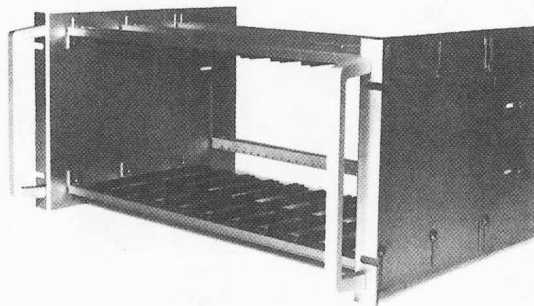

**RACK MOUNT CASES**

Add style to your rack mounted instruments by using Amatom's new High-Tech Handles. Choose one of 5 finishes available to complement the front panel with a new modern look. Handles are sized for standard panel widths and are compatible with standard rack hole spacing.