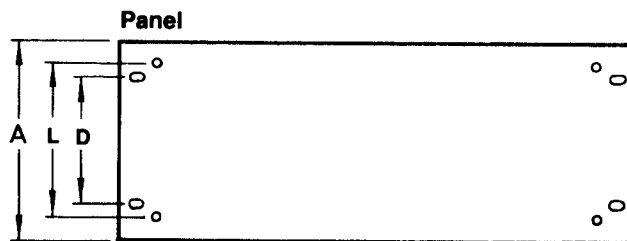

Amatom Pt. No.	For Panel Size		Panel Unit	L	X		B			
	Inch	mm			Inch	mm	Inch	mm		
80300-A-1032	3.46	88.1	B	2	2¼	57.15	2¼	69.85	1¾	44.45
80303-A-1032	5.21	132.5	C	3	3½	88.90	4	101.60	3	76.20
80306-A-1032	6.96	177.0	D	4	5¼	133.35	5¼	146.05	4¾	120.65
80309-A-1032	8.71	221.0	E	5	7	177.80	7½	190.50	6½	165.10

### Material Specs for Handles

High-Tech handles are machined from 6005-T5 or 6063-T5 extruded aluminum.

Standard thread size is 10-32. Other sizes available on Special Order as is. If metric thread is desired, specify 5x 0.8.