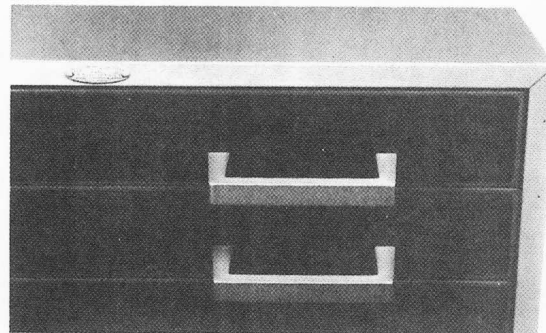

DRAWERS

Used as horizontal drawer pulls, Amatom's new High-Tech Handles feel comfortable and provide the contemporary styling for today's equipment.