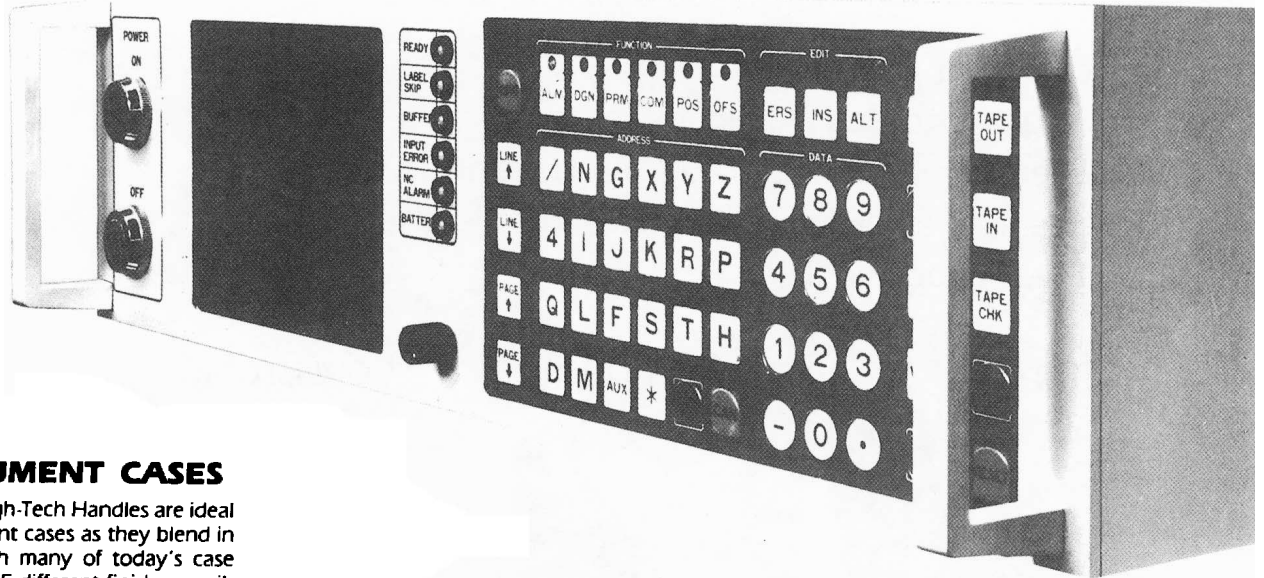

**NEW
High-Tech
HANDLES
by AMATOM**

INSTRUMENT CASES

Amatom High-Tech Handles are ideal for instrument cases as they blend in so well with many of today's case styles. With 5 different finishes available, there is no problem finding a good match for your case or front panel.

RACK MOUNT CASES

Add style to your rack mounted instruments by using Amatom's new High-Tech Handles. Choose one of 5 finishes available to complement the front panel with a new modern look. Handles are sized for standard panel widths and are compatible with standard rack hole spacing.