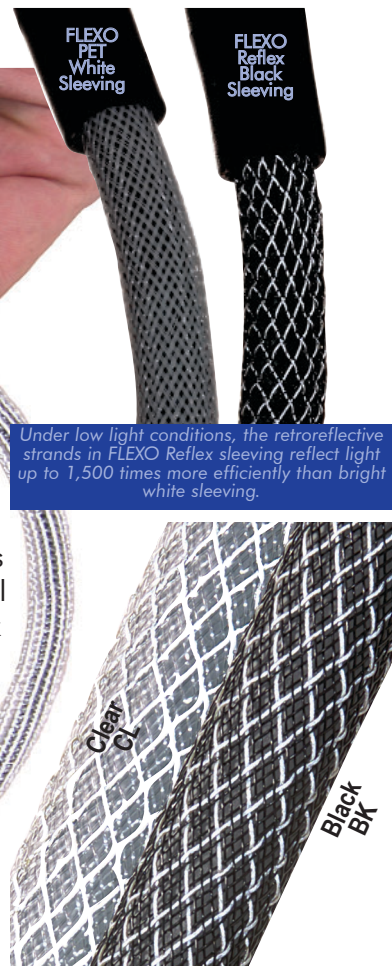

Under low light conditions, the retroreflective strands in FLEXO Reflex sleeving reflect light up to 1,500 times more efficiently than bright white sleeving.

800 323-5140
www.techflex.com